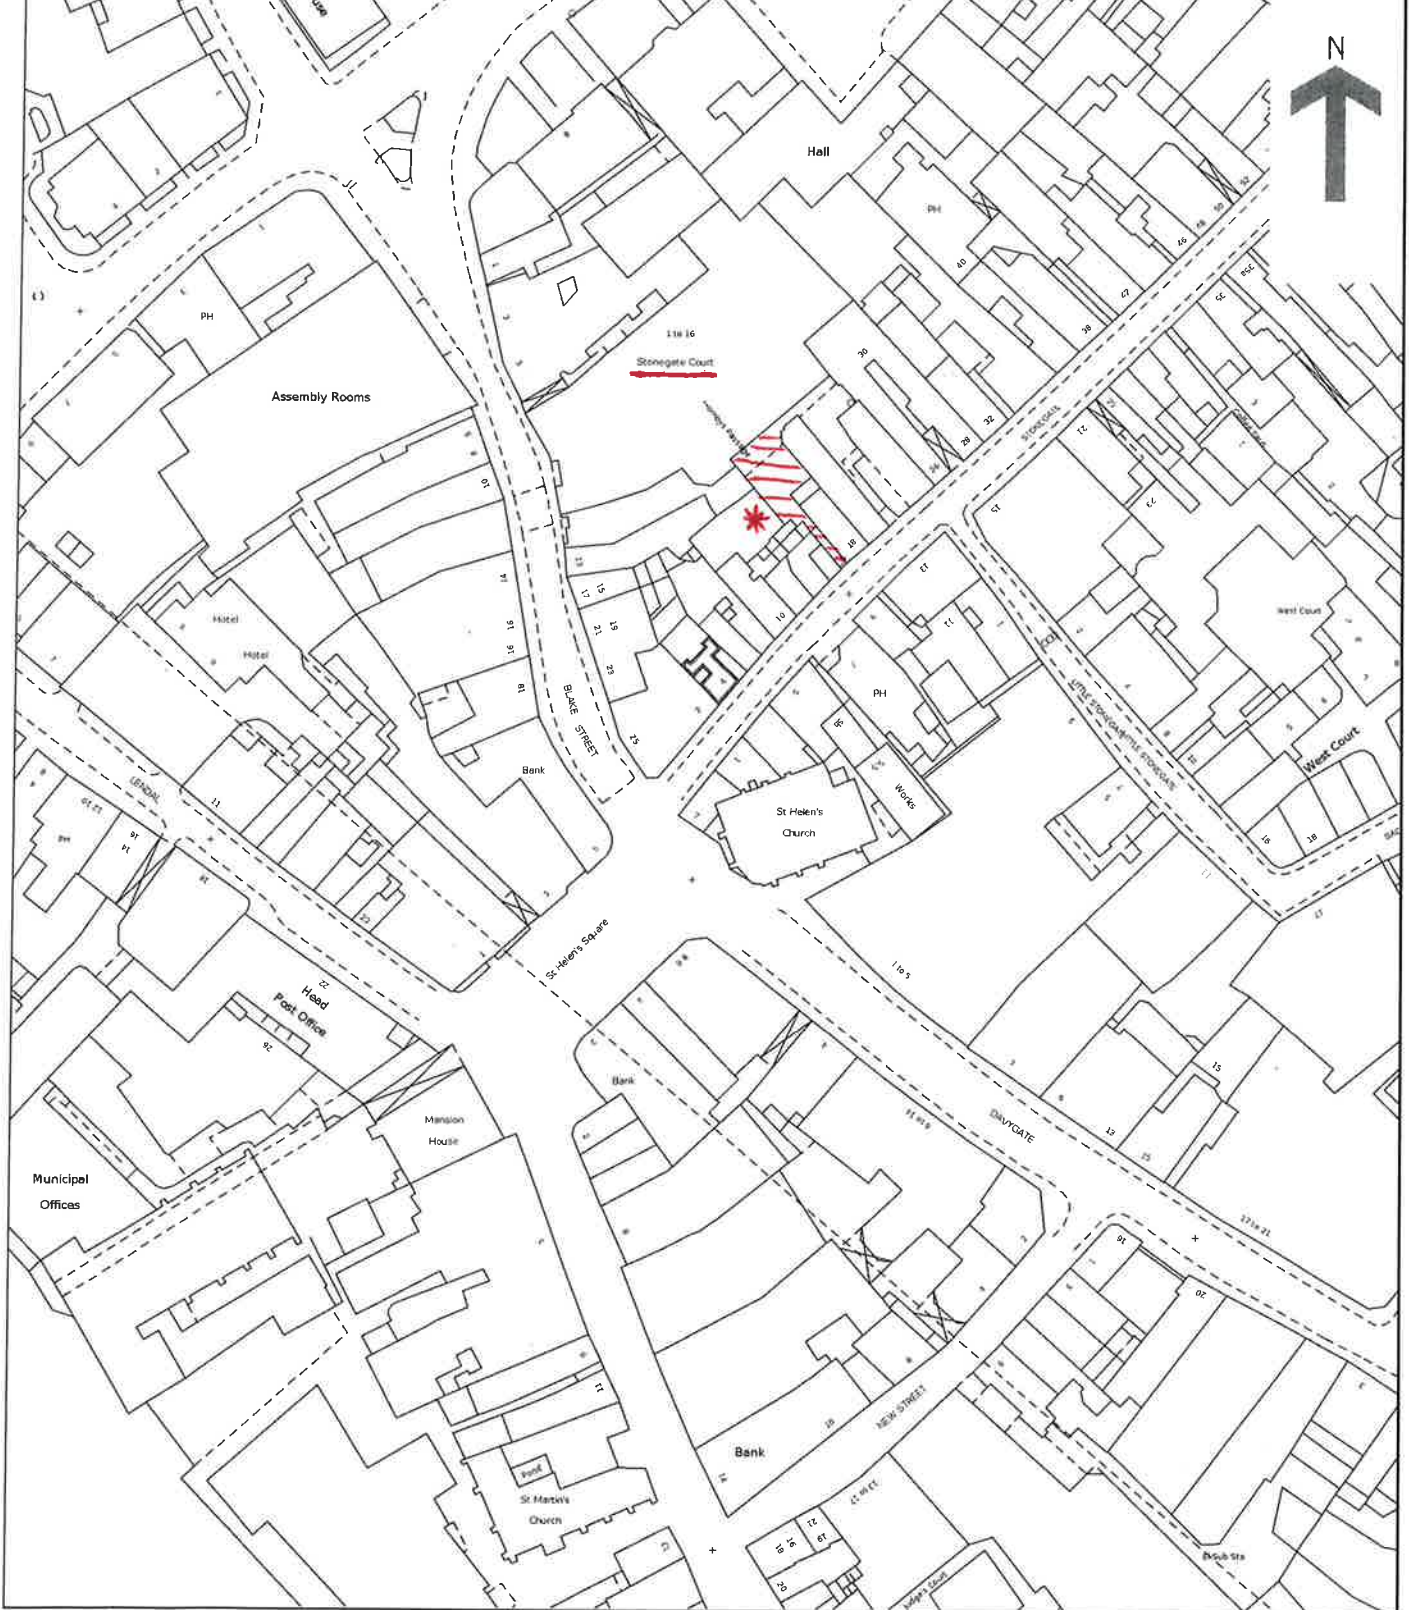

# HM Land Registry Official copy of title plan

Title number **NYK295250**  
Ordnance Survey map reference **SE6051NW**  
Scale **1:1250**  
Administrative area **York**

© Crown Copyright. Produced by HM Land Registry. Reproduction in whole or in part is prohibited without the prior written permission of Ordnance Survey. Licence Number 100026316

\* = property  
//// = passage/courtyard linking to Stonegate